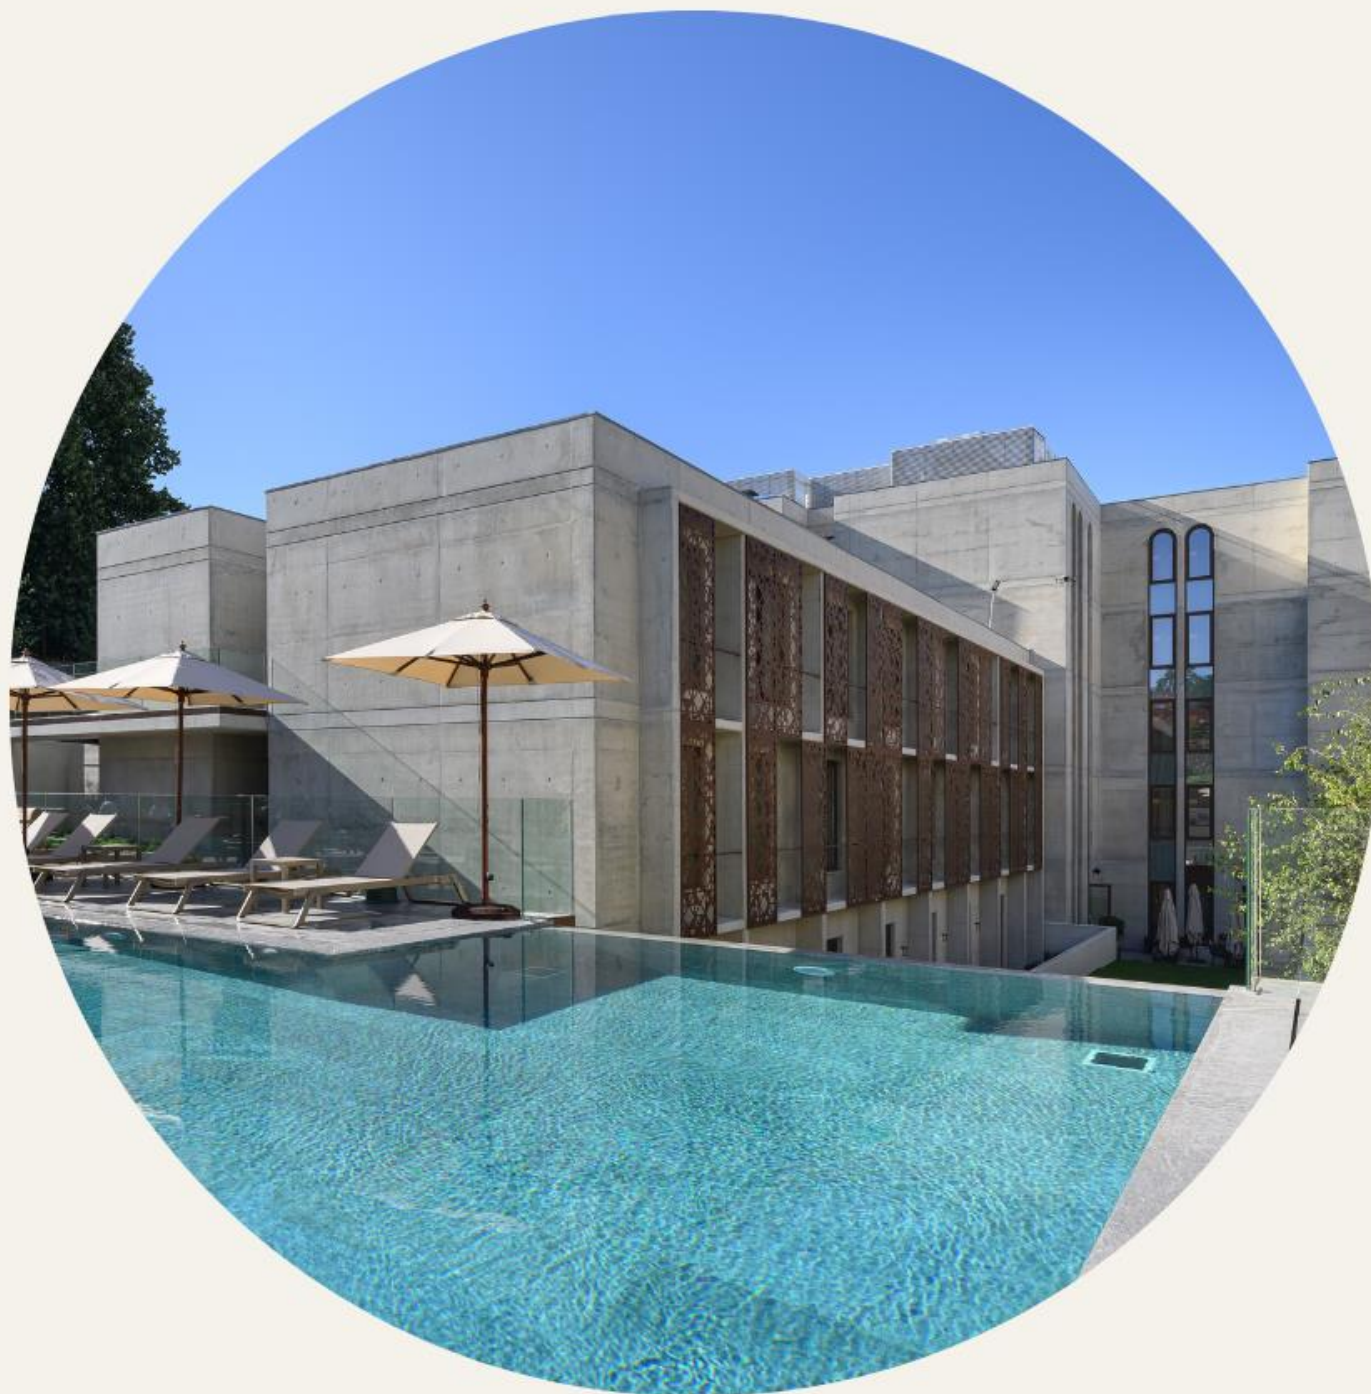

Local and Cultural Activities

A CULTURAL COMMUNITY

INNSiDE by Meliã Braga Centro is located in the city center of Braga, a place to meet, relax and be inspired. Here, social and art merge in a context where there is conversation, book launches, local art and the city's trendiest bars and restaurants. INNSiDE enriches every stay with music, art and literature selected by our local artists.

Convertidas Restaurant

The restaurant at INNSiDE by Meliã Braga Centro welcomes guests in a very relaxed and elegant atmosphere.

The traditional dishes, inspired by nature and using local products, contribute to creating an unforgettable experience

INNSiDE hotels are eclectic houses ready to be explored

Located in the historic city center and inspired by the storytelling of the Recolhimento das Convertidas, come and explore all that Braga has to offer from the heart of the city, and from your home, INNSiDE by Meliã Braga Centro.

Start your next trip from INNSiDE by Meliã Braga Centro, an ideal location for leisure or business trips, featuring work and leisure spaces just a short distance from the city center.

The hotel is perfect for discovering and getting to know Braga, due to the excellent location, quality services and complete facilities.