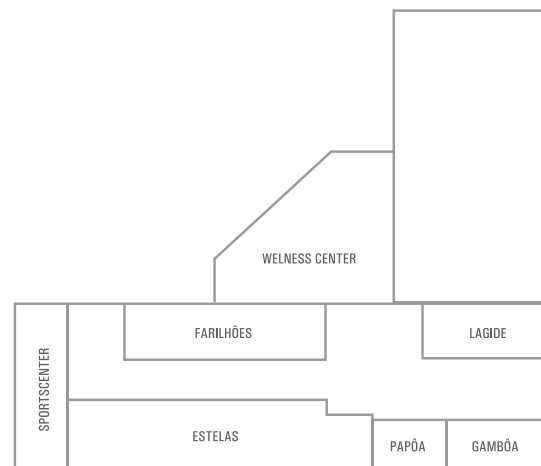

fact[!]sheet

MICE

Star inn Peniche Hotel
Estrada do Baleal
2520-206 Peniche, Portugal

Tel: +351 262 780 400
res.peniche@hotelstarinn.com
hotel**starinn**.com

Star inn[®]
Peniche 

MEETINGS & EVENTS

The Star Inn Peniche features a multifunctional space for hosting various events and 5 meeting rooms with a maximum capacity for 400 people. We provide a wide range of support services as well as several audiovisual options.

ROOM	FLOOR	m2	AUDIENCE	SCHOOL	IN "U"	BANQUET
Estelas	-1	222	180	90	50	80
Farilhães	-1	81 +(palco 11m ²)	100	50	30	50
Papôa	-1	54	50	18	20	40
Gambôa	-1	55	50	18	20	40
Lagide	-1	31	25	15	15	-

TEAM BUILDING

- Berlengas Archipelago
- Lourinhã Go-Kart Track
- Budha Éden Garden
- Campo Aventura (adventure camp)
- Baleal Island
- Supertubos Beach
- D'El Rey Beach
- Dino Parque Lourinhã (Dinosaur Theme Park)